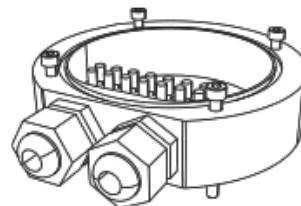

ACCESSORIES

DECK BRACKET

WHITE ALU	CE NL DB GA
BLACK ALU	CE NL DB BA
S.STEEL	CE NL DB SS

Dimensions (mm): 110