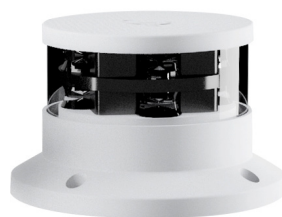

### TECHNICAL FEATURES

Dimensions

Ø: 110mm | h: 75mm

Operating voltage

24 VDC

(Range of operating voltage: 18=32 VDC)

Current on leds

Constant in the range of Operating Voltage

Overcurrent protection

>2A

Protection level

IP68

Materials available

**Aluminum:** anodized ANTICORODAL 6082

**Steel:** passivated and polished stainless steel AISI 316L

Optical window

Transparent Borosilicate Glass

### ORDER CODE

**ALUMINIUM GREY**  
code: CE NL S 03 GA

**ALUMINIUM BLACK**  
code: CE NL S 03 BA

**STAINLESS STEEL**  
code: CE NL S 03 SS

112,5°